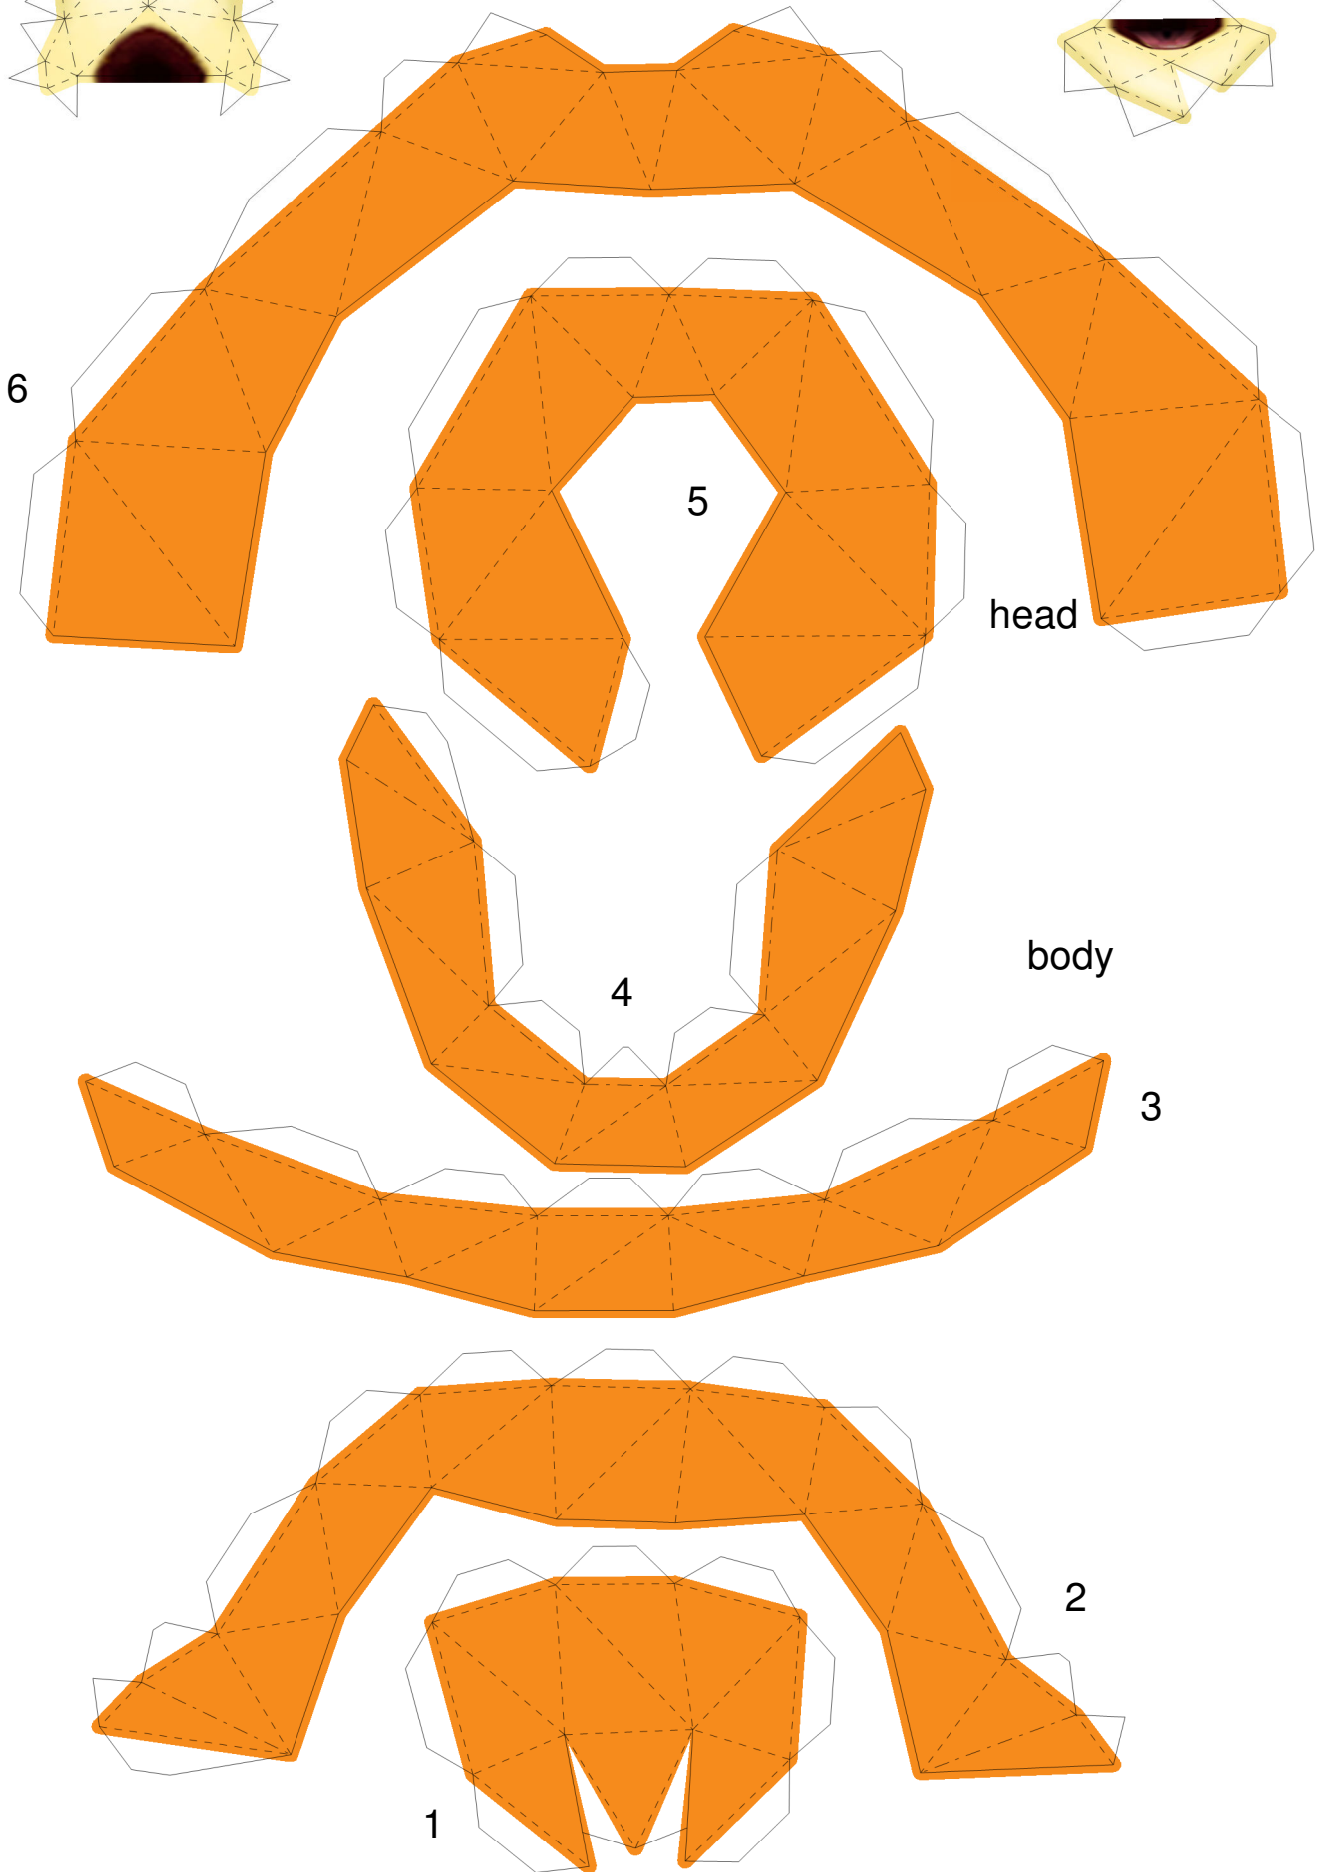

# Torchic

3D Editing by Brandon  
Template by Lyrin

**Paper Pokés**  
[www.pokemonpapercraft.com](http://www.pokemonpapercraft.com)

8 upper beak

lower beak 7

6

5

head

body

4

3

2

1