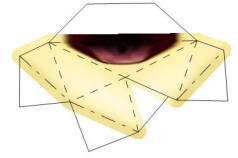

# Torchic

3D Editing by Brandon  
Template by Lyrin

**Paper Pokés**  
[www.pokemonpapercraft.com](http://www.pokemonpapercraft.com)

8 upper beak

lower beak 7

6

5

head