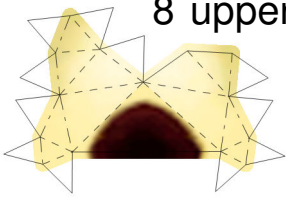

# Torchic

3D Editing by Brandon  
Template by Lyrin

**Paper Pokés**  
[www.pokemonpapercraft.com](http://www.pokemonpapercraft.com)

8 upper beak

lower beak 7

6

5

head

body

4

3

2

1